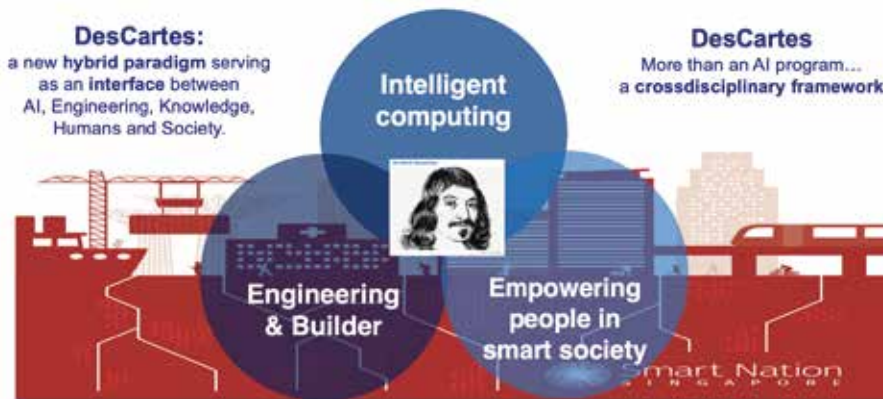

The areas of research cover the following disciplines:

AI: learning, optimisation...

Engineering: analysis and assimilation of data at the heart of physical systems (hardware, sensors, models, management and decision support), model reduction, virtual or augmented reality techniques, command and control, around energy, structures, NDT and SHM, and complex systems.

Data Sciences,

Signal Processing,

Formal Methods and Trusted AI (explainability and verification),

Human Computer Interaction,

Natural Language Processing,

Images,

Human Sciences: Philosophy, Law, Communication,

Human-Machine co-creation...

In short, the DesCartes programme is developing a hybrid AI, combining Learning, Knowledge and Reasoning, which has good properties (need for less resources and data, security, robustness, fairness, respect for privacy, ethics), and demonstrated on industrial applications of the smart city (digital energy, monitoring of structures, air traffic control).

The program brings together 80 permanent researchers (half from France, half from Singapore), with the support of large industrial groups (Thales SG, Edf SG, ESI group, CETIM Matcor, ARIA ...).

The research will take place mainly in Singapore, at the premises of CNRS@CREATE, with a competitive salary and generous funding for missions.

FROM FRANCE

PARTNER INSTITUTIONS

FROM SINGAPORE

PARTNER INSTITUTIONS

INDUSTRIAL PARTNERS

THALES

This research is supported by the National Research Foundation, Prime Minister's Office, Singapore under its Campus for Research Excellence and Technological Enterprise (CREATE) programme.

CREATE is an international collaborative housing research centres set up by top universities. At CREATE, researchers from diverse disciplines and backgrounds work closely together to perform cutting-edge research in strategic areas of interest, for translation into practical applications leading to positive economic and societal outcomes for Singapore. The interdisciplinary research centres at CREATE focus on four areas of interdisciplinary thematic areas of research, namely human systems, energy systems, environmental systems and urban systems. More information on the CREATE programme can be obtained from www.create.edu.sg.

Plus d'informations sur <https://www.cnrsatcreate.cnrs.fr/descartes/>